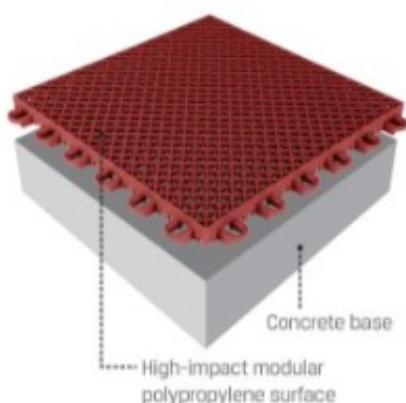

		POWERGAME PLUS		
DESCRIPTION				
Product		-		Outdoor Interlocking Tile
Dimensions		mm		305 x 305
Thickness		mm		19
Weight		g/m ²		3480
Type of Installation				Looselay / Possible anchoring
Packaging		box		40 tiles per box = 3.72 sqm
Product Code				S351
Compatible Products				Plastic Perimeter Finishes Metal Perimeter Finishes
TECHNICAL PROPERTIES				
	Method	Unit	Requirements	Results
Friction	EN 13036-4	-	80-110	80-110
Shock Absorption	EN 14808	%	≥ 11%	≥ 11%
Vertical Rebound	EN 12235	%	≥ 85	100
Permeability	EN 12616	mm/h	≥ 150	> 360
Lock Strength	-	N		1050
Color change	EN ISO 20105-A02	-	≥ 3	≥ 3
PRODUCT VIEW				